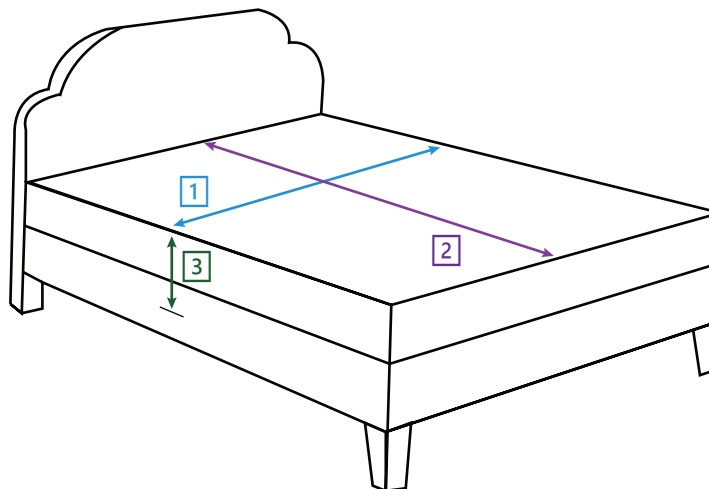

RUBBER BATH MAT

13.5"W x 30"L. With breathable openings. Packed 12/case.

BMT06-1- White Rubber Bath Mat

BMT06-2- Beige Rubber Bath Mat

How to Measure for a Bed Coverlet

Width

1 Measure the width of the mattress.

Length

2 Measure from the head to the foot of the mattress.

Drop

3 Measure from the top of the mattress to the middle of the boxspring (or wherever you want the coverlet to fall). Add the drop to the width and length for your final measurements.