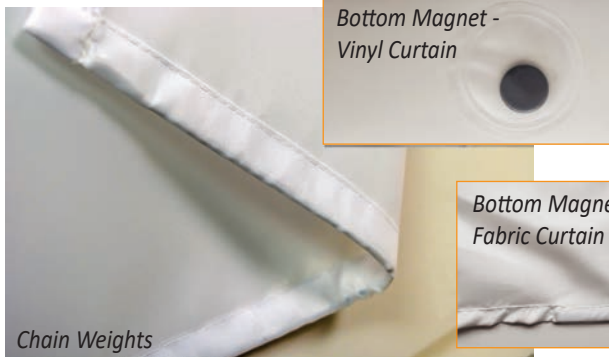

Bottom Magnet - Vinyl Curtain

Bottom Magnet - Fabric Curtain

Chain Weights

Bottom Magnets, Weights and Chain Weights

Bottom magnets can be sewn into the bottom hem of fabric curtains.

Chain weights can be sewn into the bottom hem of fabric curtains.

Bottom weights or magnets can be heat sealed onto vinyl curtains.

5) Liner

Add an optional liner to your curtain to protect and extend the life of your outer curtain.