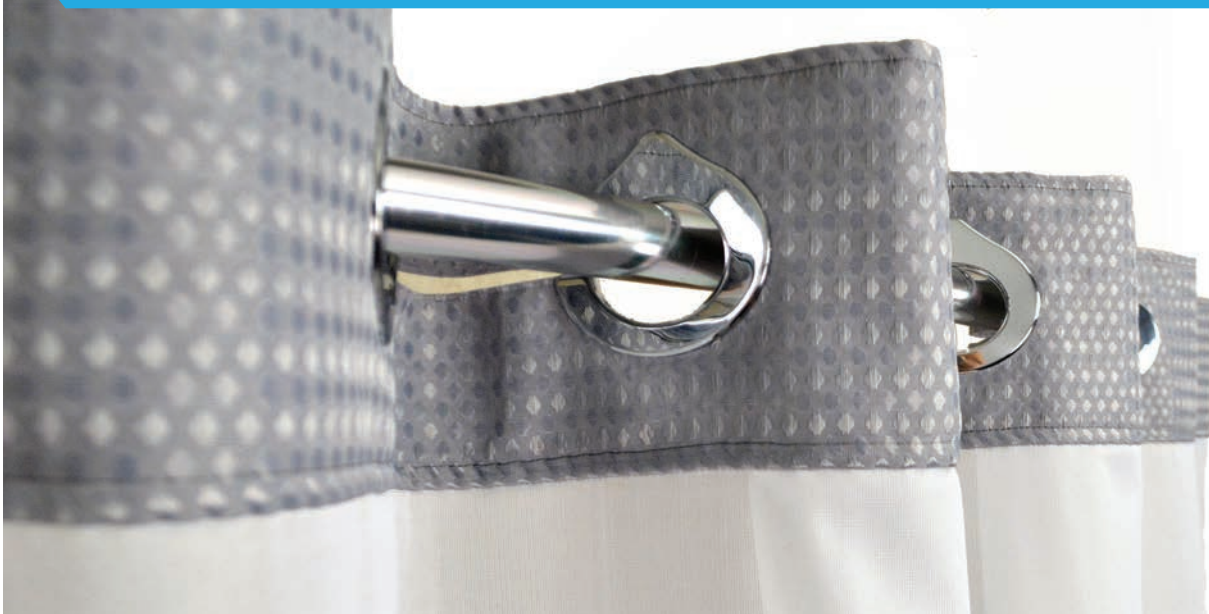

Snap Away Liner: None Polyester Nylon Vinyl

Bottom: Plain Weights Magnets Chain Weights

Special Instructions (Screen Printing, Embroidery, Festooning, etc):

STOCKED HANG2IT CURTAINS

Hang2it®

Hang2it® Buckles install quickly and easily on the shower rod and require no hooks!