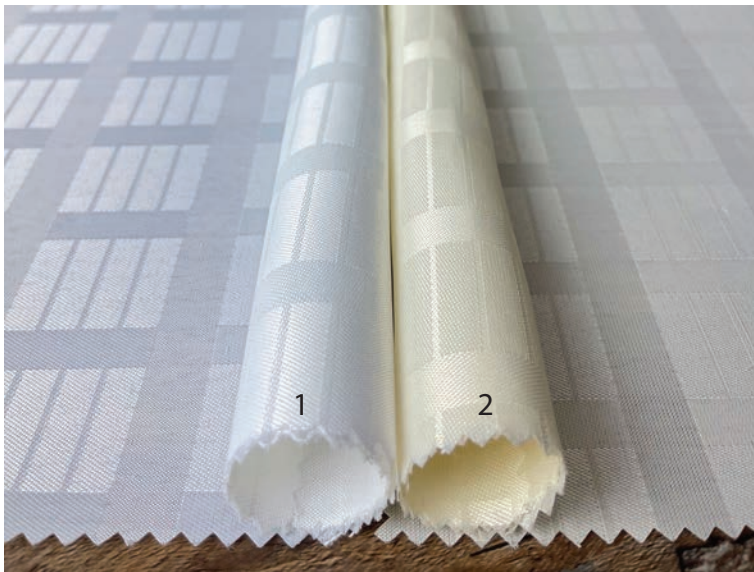

DYNASTY

Material ID#: DY
150 Denier, 100% Polyester. Water Repellent. Liner recommended.
Colors: White-1, Beige-2