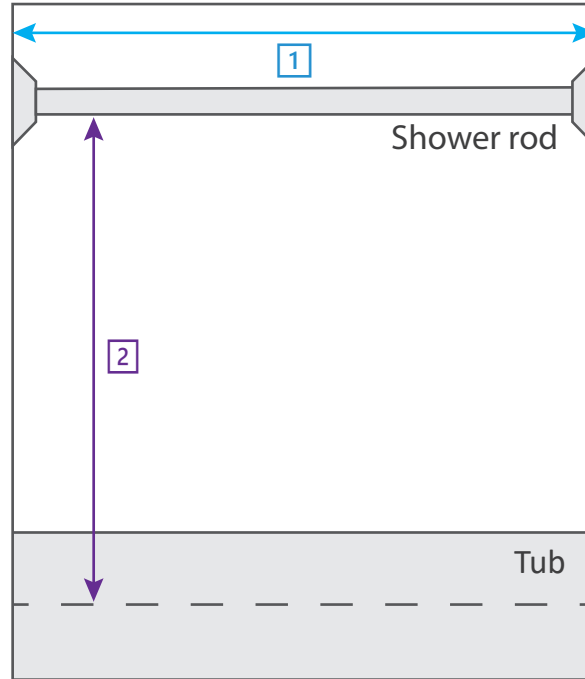

How to Measure for a Shower Curtain

Width

1 Measure the width of the rod and add 15% to 20% for fullness.

A standard tub is 60"W and uses a 72"W curtain. A standard stall is 28"W and uses a 36"W curtain.

Length

2 Measure from the bottom of the shower rod to the center of the tub (or wherever you want the curtain to fall).

Add 2" if selecting a Hang2it header curtain.

How to Order a Shower Curtain

Stocked

Send us a Purchase Order including the following for each item: