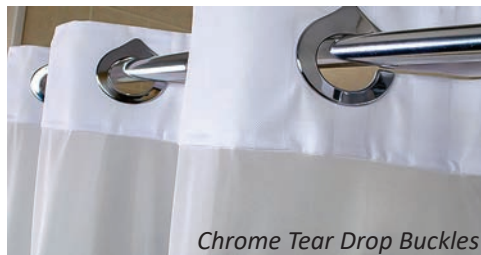

Sewn Eyelet

Traditional

Traditional sewn eyelets or metal grommets are a common option. Clear plastic grommets are a new option for 2023!

Metal Grommet

Plastic Grommet

Chrome Tear Drop Buckles

Hang2it

Our patented "Tear Drop" or "Z" style Hang2it Buckles are the best engineered in the industry. Available in white, beige, chrome and custom colors.

White Z Buckles

Velcro Strip Header w/ Velcro Tabs

Specialty

Institutions and healthcare facilities can choose velcro loops or a velcro strip header. Options such as rod pockets, snap loops and mesh headings are also available.