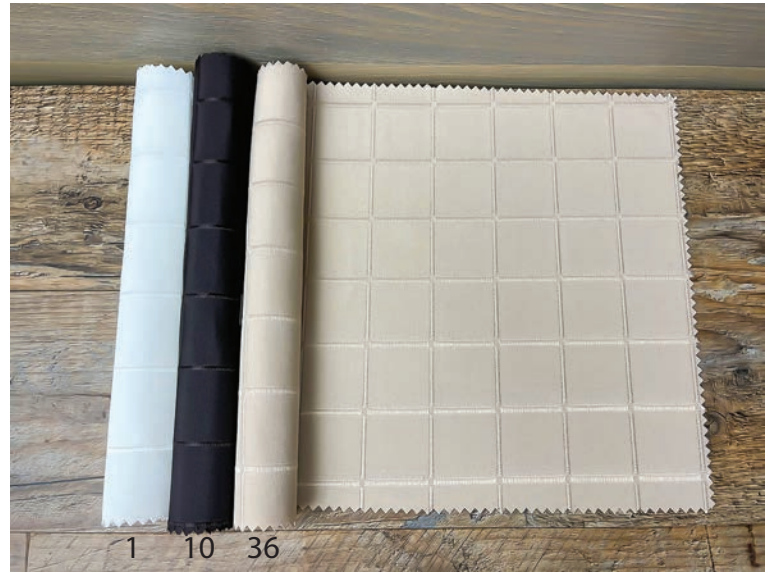

MILLENNIUM

Material ID#: ML
100% Heavy Square Polyester. Water Repellent. Liner recommended.
Colors: White-1, Brown-10, Dune-36

Fabric curtains can be made with metal grommets upon request.

Standard Construction

Side hems are half-inch width double fold. Bottom hems are reversed so as not to hinder the flow-off of soap and water on liners and standalone curtains.