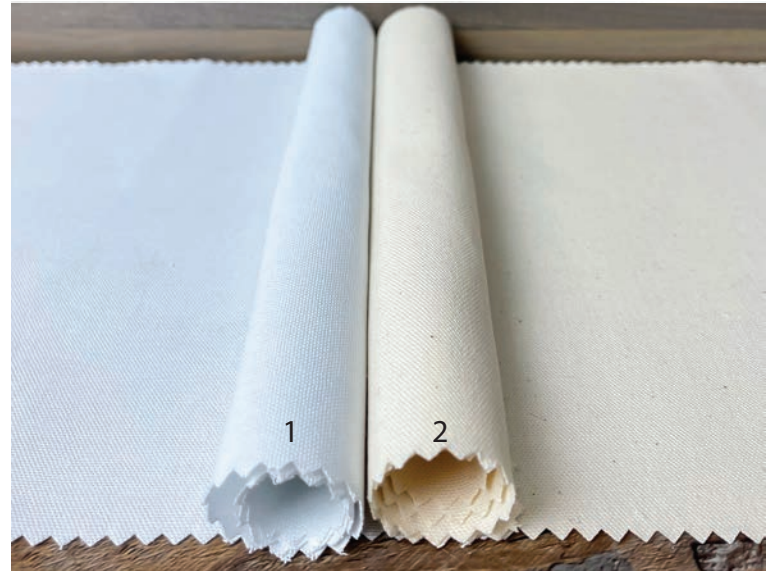

Snap Away or Attached Liner

Snap Away liners use metal or plastic snaps to attach to the curtain. They are removable for easy laundering or replacement. **Attached liners** are sewn directly to the outer curtain. Liners come standard with bottom magnets.

Whether custom construction such as unique sizes, magnets along the sides or concealed buckles, contact us with any special needs you may have!

MADE ON DEMAND CURTAINS

Standard Fabric Options

DOBBIE

Material ID#: SP
150 Denier, 100% Polyester. Water Repellent. Liner recommended.
Colors: White-1, Beige-2, Blue-7, Gray-11, Plum-16, Jade-23, Bayberry-35