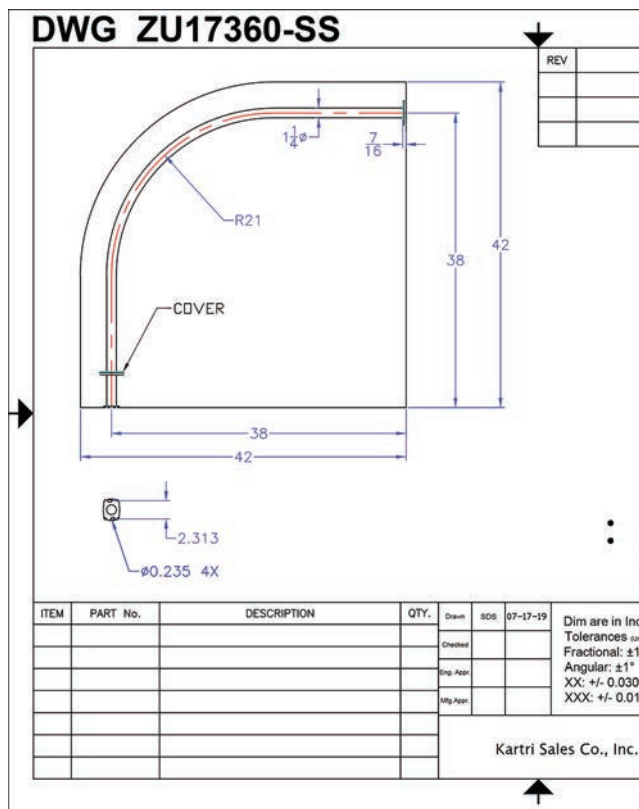

Sourcing

Custom curved shower rod program